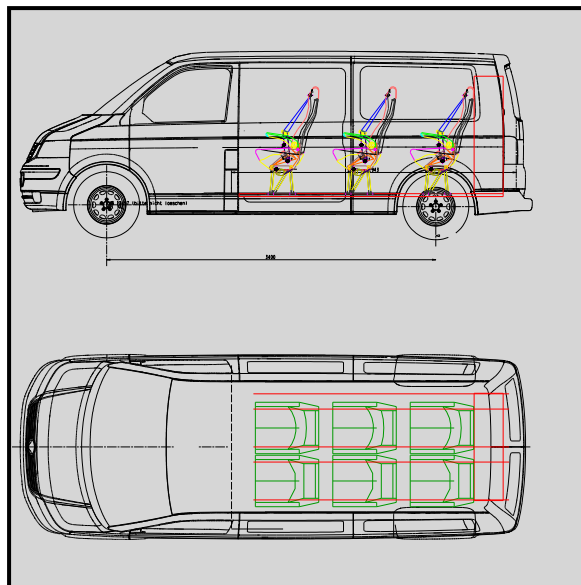

For the Medium Van, there is the possibility of installing additional seats in accordance with the European rules.

The seats are placed one behind the other, fixed on an aluminum floor and fitted with integrated 3-point seat belts.