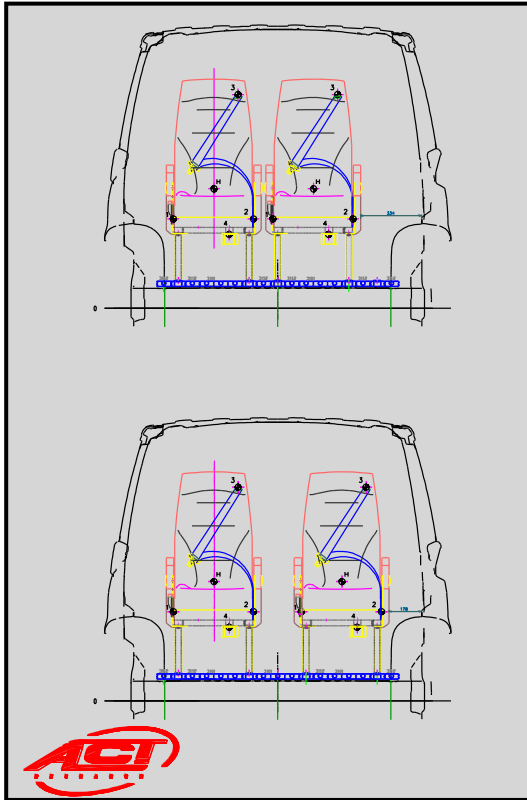

For the Medium Van, there is the possibility of installing additional seats in accordance with the European rules.

The seats are placed one behind the other, fixed on an aluminum floor and fitted with integrated 3-point seat belts.